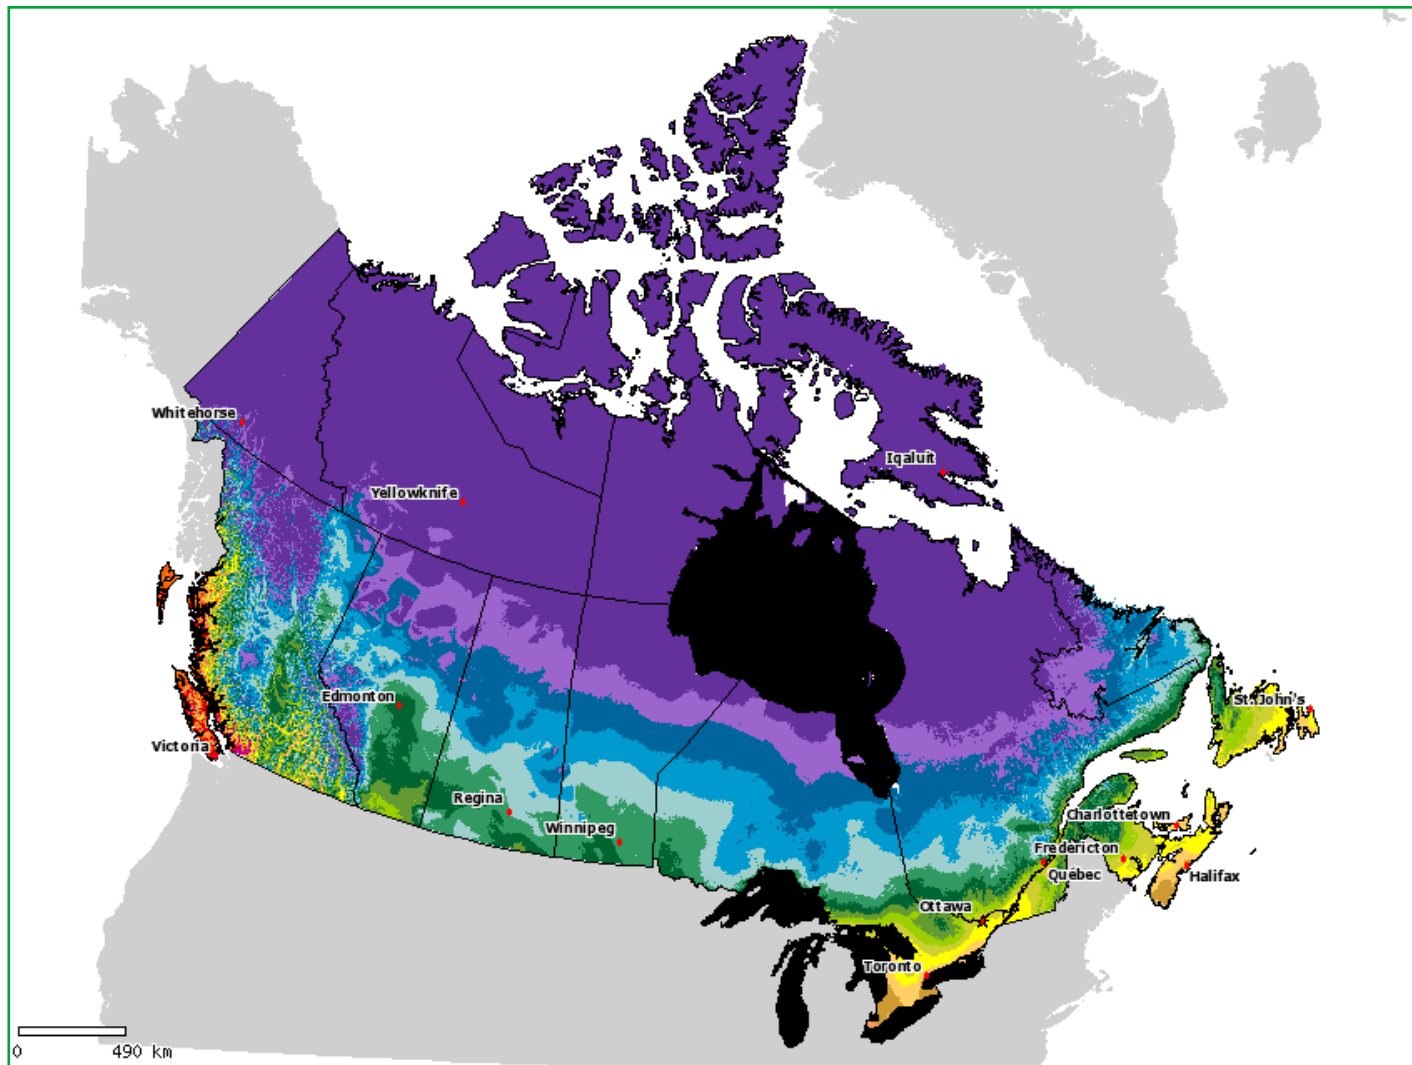

Plant Hardiness Zones of Canada 2000

- ★ Nation's Capital
- Provincial/Territorial Capitals
- ◆ Other Cities
- ∨ Provincial Borders
- Foreign Land
- Plant Hardiness Zones
- N/A
- 0a
- 0b
- 1a
- 1b
- 2a
- 2b
- 3a
- 3b
- 4a
- 4b
- 5a
- 5b
- 6a
- 6b
- 7a
- 7b
- 8a